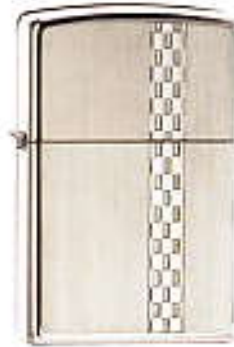

High Polish Chrome

Suggested Retail: \$34.95

No. 20110

GRANITE - BURGUNDY
High Polish Gold Plated
Suggested Retail: \$39.95

No. 20102

GRANITE - GRAY
Black Ice
Suggested Retail: \$39.95

Bradford, PA was where Zippo was born in 1932. Founder George Blaisdell wanted to make a lighter that was both handsome and functional. The original Zippo lighter was based on a windproof lighter from Austria. Blaisdell purchased the rights and redesigned the lighter to his own requirements. Blaisdell was fascinated with another recent invention, the zipper, and so named his lighter the Zippo. The American icon was born.

No. 20125

HORSE SHOE - GOLD
High Polish Gold Plated
Suggested Retail: \$45.95

No. 20106

HORSE SHOE - SILVER
Black Ice
Suggested Retail: \$41.95

No. 20113

ROPE EDGE

High Polish Chrome

Suggested Retail: \$34.95